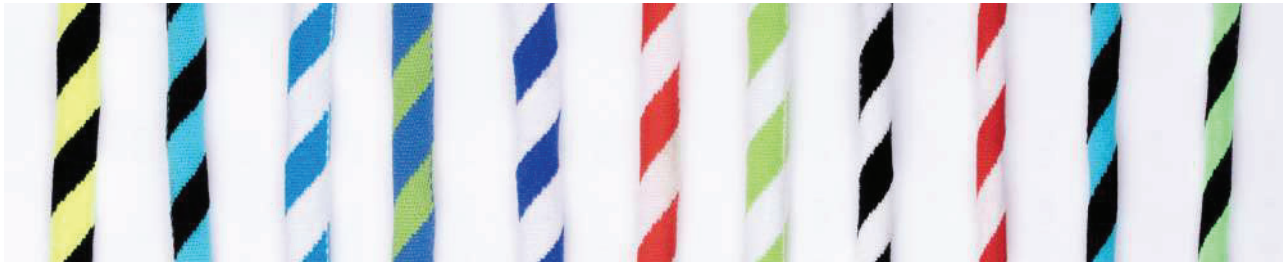

Tube Colors

RAINBOW BLACK OCEAN BLUE SKY PURPLE PINK RED ORANGE SUN YELLOW LIME GREEN COFFEE GRAY WHITE

CHARCOAL OLIVE HEARTH RAW

Spiral Colors

Y2367/BK B1353/BK B1797/W B431/G1465 B3196/W W/R22 W/G1465 BK/W W/R22 B1353/BK BK/G2365